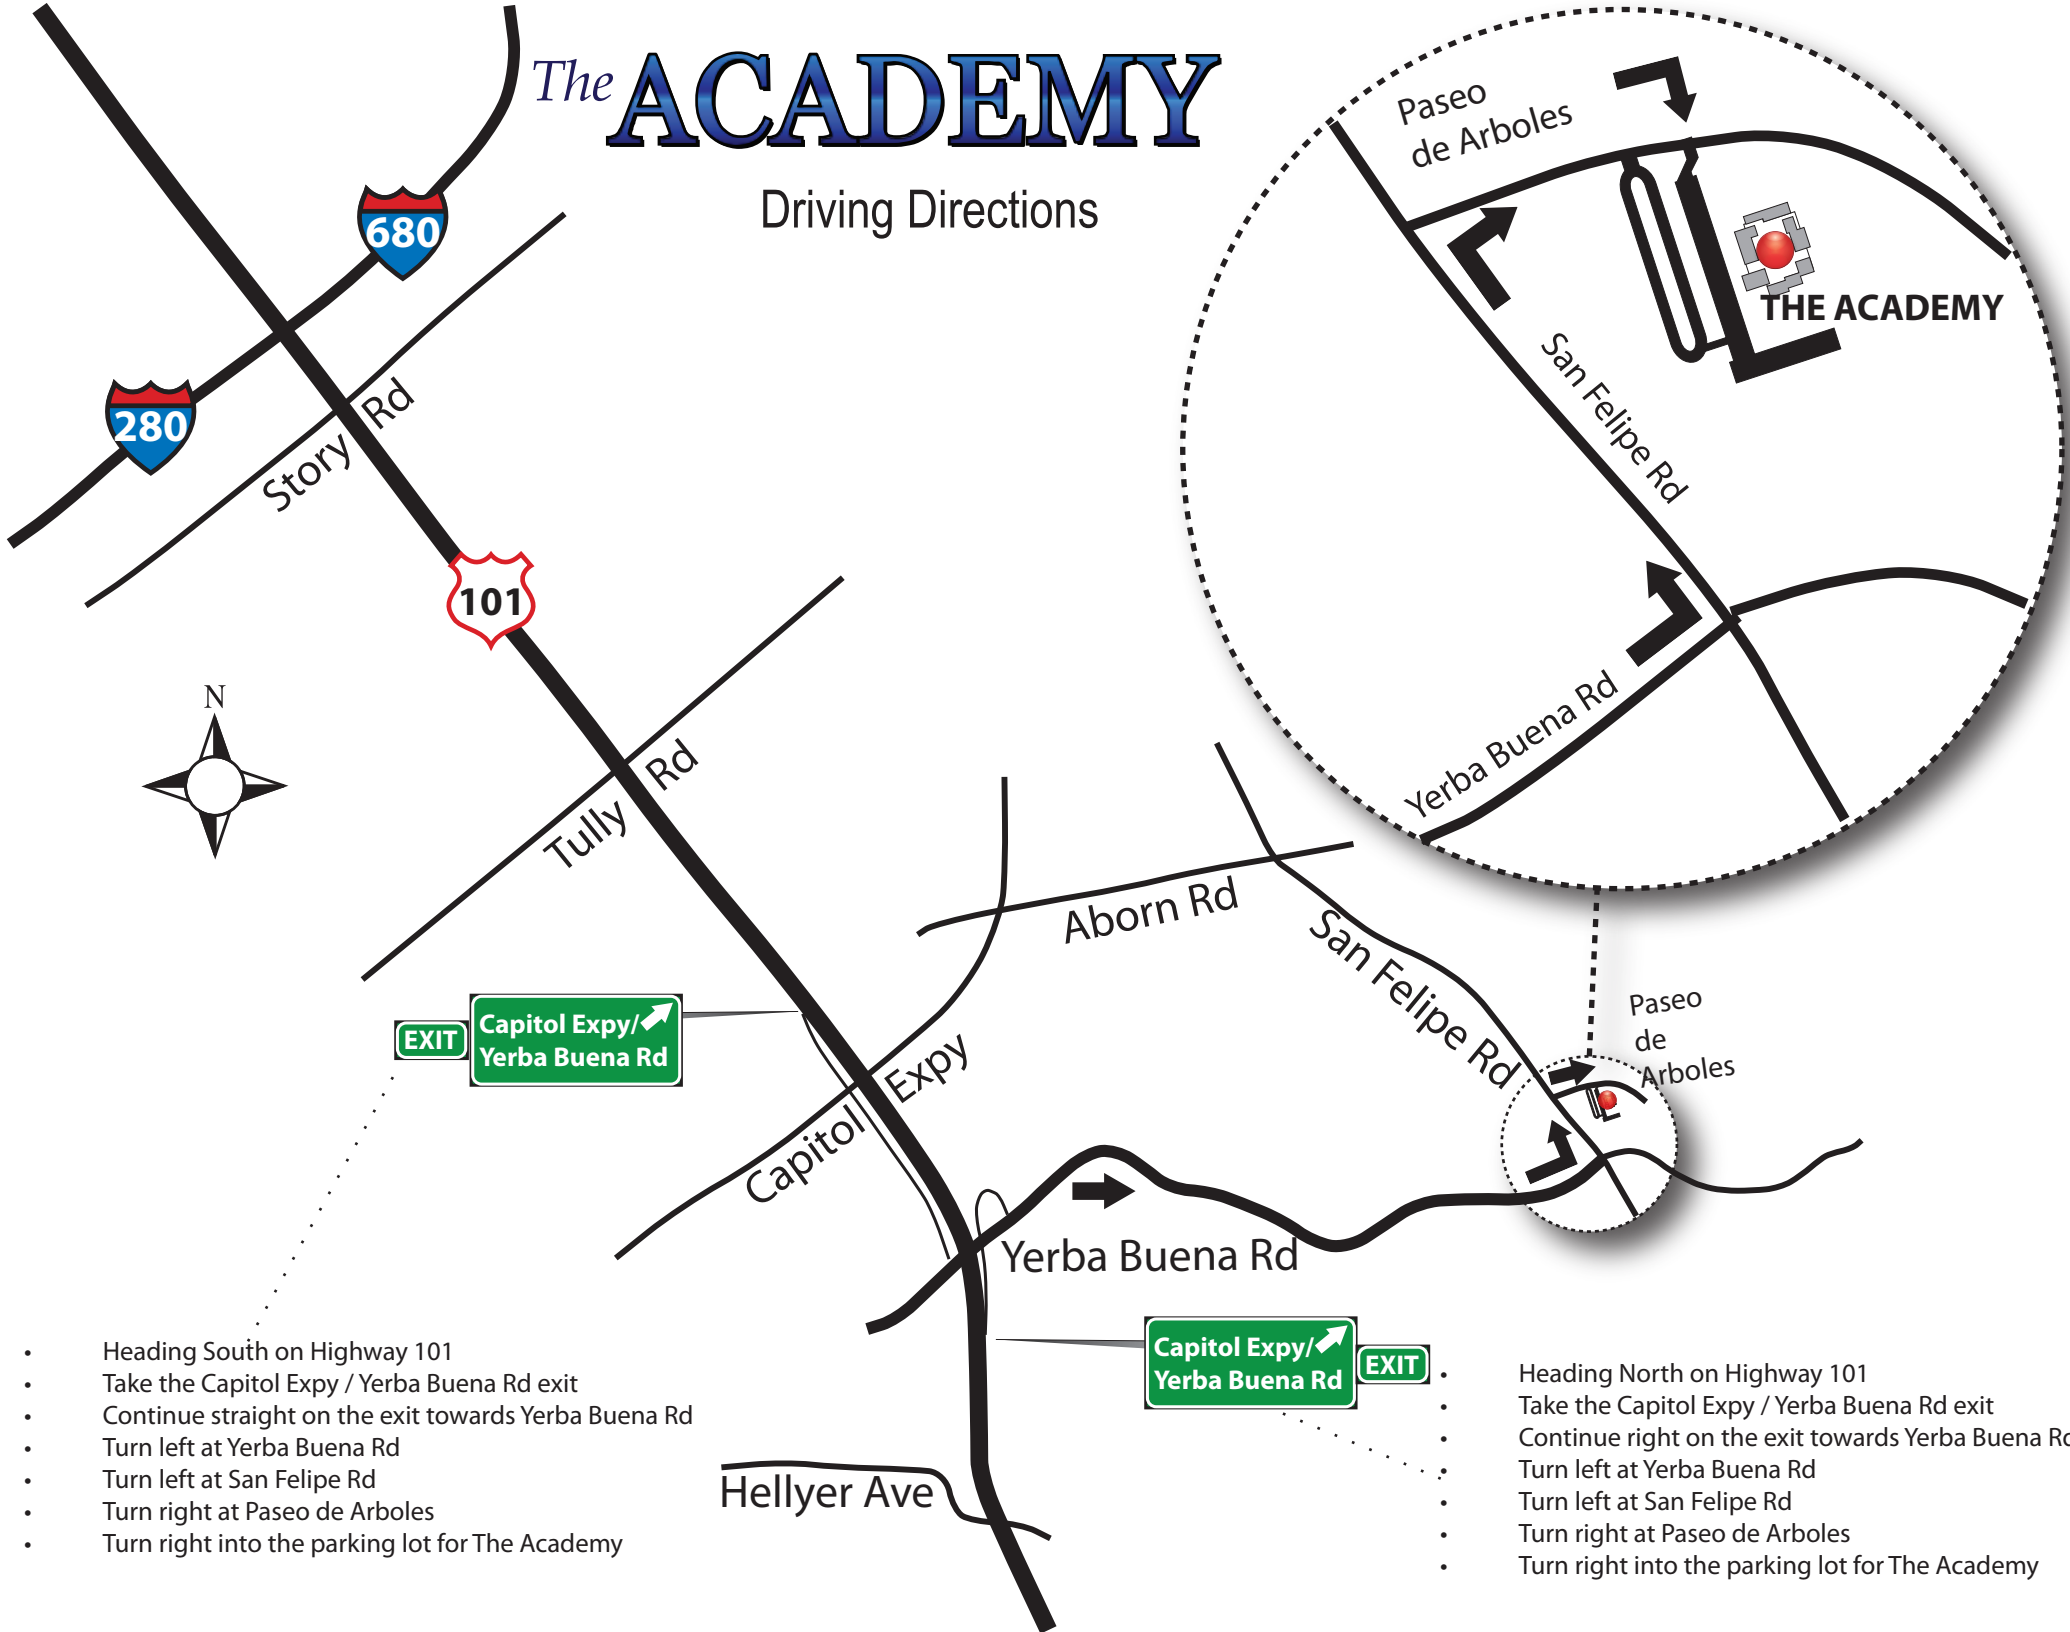

The ACADEMY

Driving Directions

- Heading South on Highway 101
- Take the Capitol Expy / Yerba Buena Rd exit
- Continue straight on the exit towards Yerba Buena Rd
- Turn left at Yerba Buena Rd
- Turn left at San Felipe Rd
- Turn right at Paseo de Arboles
- Turn right into the parking lot for The Academy

- Heading North on Highway 101
- Take the Capitol Expy / Yerba Buena Rd exit
- Continue right on the exit towards Yerba Buena Rd
- Turn left at Yerba Buena Rd
- Turn left at San Felipe Rd
- Turn right at Paseo de Arboles
- Turn right into the parking lot for The Academy